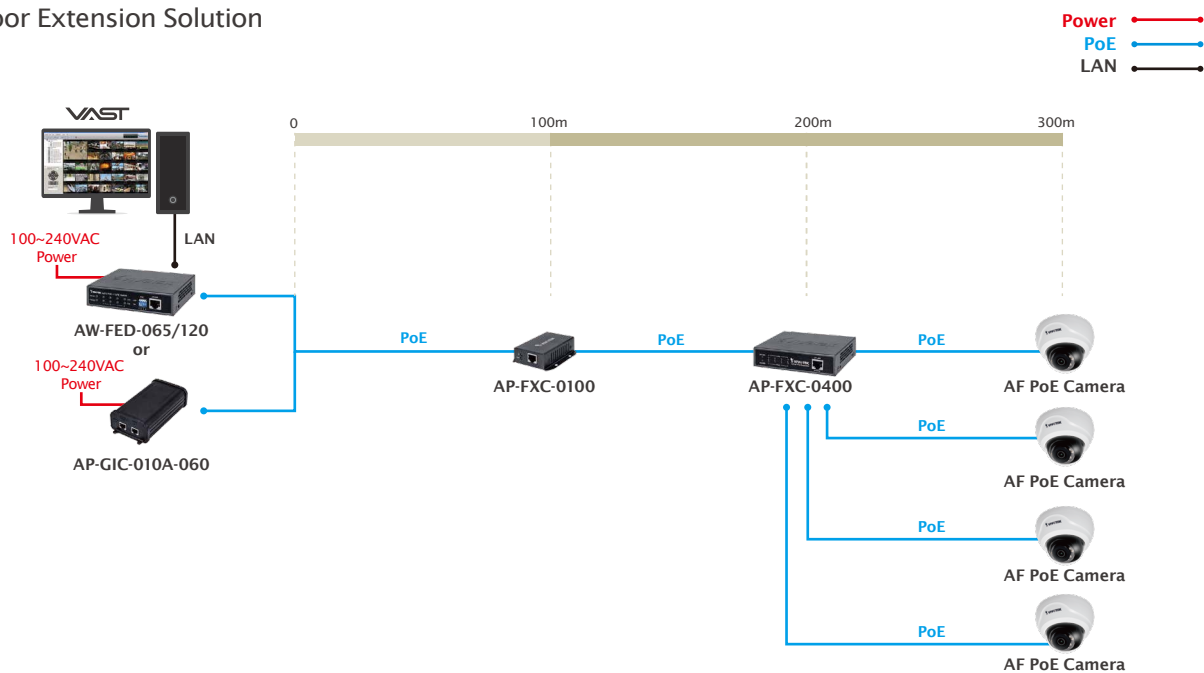

Extend 2 PoE Cameras

- Indoor Extension Solution

Extend 3 PoE Cameras

- Indoor Extension Solution

Extend 4 PoE Cameras

• Indoor Extension Solution

Extend 3 PoE Cameras with Conduit Box

• Indoor Extension Solution

• VIVOTEK PoE Extender

Ordering Information		
	Model Name	Product Description
	AP-FXC-0100	Indoor 1-Port FE PoE Extender
	AP-FXC-0200	Indoor 2-Port FE PoE Extender
	AP-FXC-0201	Indoor 2-Port FE PoE Extender with Conduit Box
	AP-FXC-0400	Indoor 4-Port FE PoE Extender
	AP-FXC-0150	Outdoor 1-Port FE PoE Extender
	AP-FXC-0250	Outdoor 2-Port FE PoE Extender