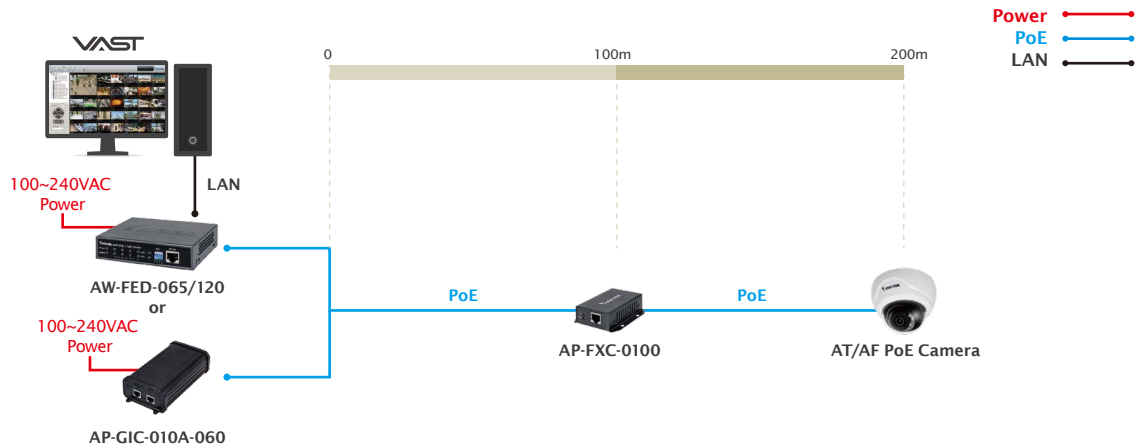

Long-Range IP Surveillance Solution

Simply connect VIVOTEK's Long-Range IP Surveillance Solution can extend your device up to 300 meters without the need for any additional power supply. VIVOTEK provides several installations that can save significant manpower and hardware costs.

- No local power required
- Simple installation, no setup or configuration required
- Full and unrestricted network bandwidth
- Universal 10/100Mbps compatibility
- PoE powered device compatibility

PoE Extender
PoE Extender up to **300 M**

Daisy-Chain PoE Cameras
Daisy-Chain PoE Bullet Cameras up to **300 M**

PoE Extender

PoE Extender up to 300 meters

< 200 meters

Extend 1 PoE Camera

- Indoor Extension Solution

- Outdoor Extension Solution

< 200 meters

Extend 2 PoE Cameras

- Indoor Extension Solution

- Outdoor Extension Solution

Extend 4 PoE Cameras

- Indoor Extension Solution

< 300 meters

Extend 1 PoE Camera

- Indoor Extension Solution