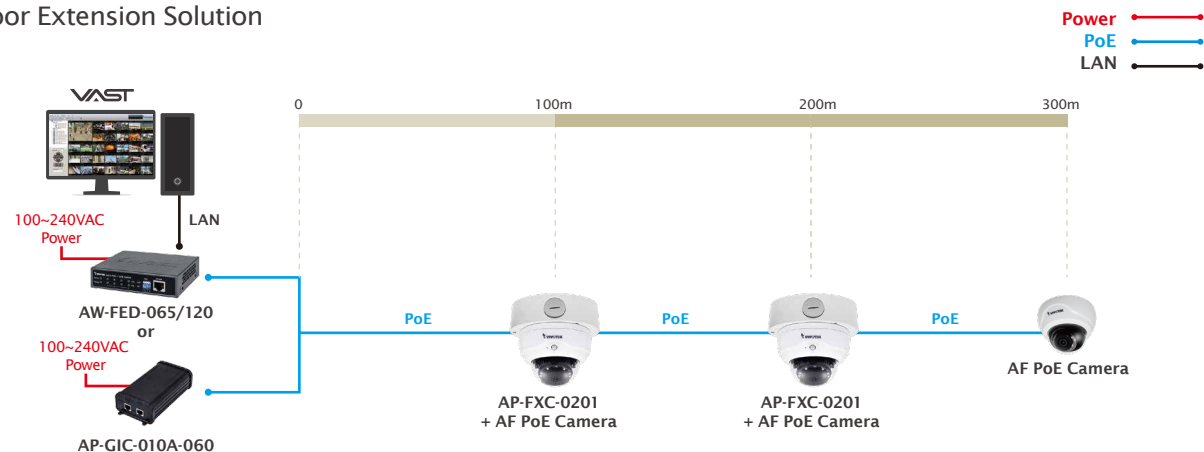

Extend 2 PoE Cameras

- Indoor Extension Solution

Extend 3 PoE Cameras

- Indoor Extension Solution

Extend 4 PoE Cameras

• Indoor Extension Solution

Extend 3 PoE Cameras with Conduit Box

• Indoor Extension Solution

• VIVOTEK PoE Extender

Ordering Information		
	Model Name	Product Description
	AP-FXC-0100	Indoor 1-Port FE PoE Extender
	AP-FXC-0200	Indoor 2-Port FE PoE Extender
	AP-FXC-0201	Indoor 2-Port FE PoE Extender with Conduit Box
	AP-FXC-0400	Indoor 4-Port FE PoE Extender
	AP-FXC-0150	Outdoor 1-Port FE PoE Extender
	AP-FXC-0250	Outdoor 2-Port FE PoE Extender