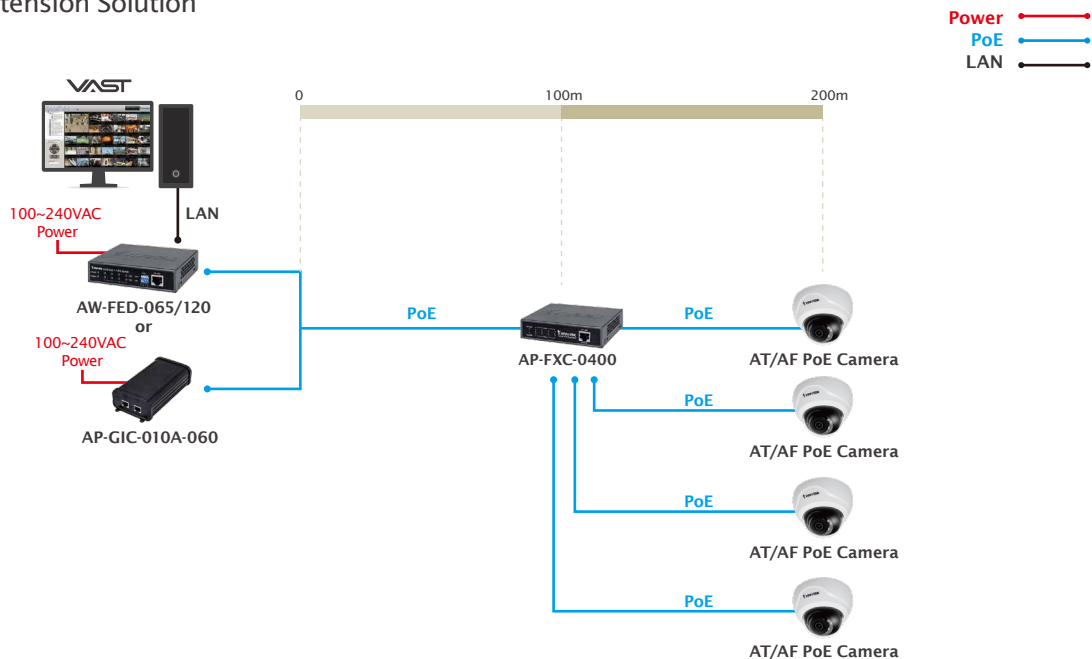

- No local power required
- Simple installation, no setup or configuration required
- Full and unrestricted network bandwidth
- Universal 10/100Mbps compatibility
- PoE powered device compatibility

PoE Extender
PoE Extender up to **300 M**

Extend 2 PoE Cameras

- Indoor Extension Solution

- Outdoor Extension Solution

Extend 4 PoE Cameras

- Indoor Extension Solution

< 300 meters

Extend 1 PoE Camera

- Indoor Extension Solution

Extend 2 PoE Cameras

- Indoor Extension Solution

Extend 3 PoE Cameras

- Indoor Extension Solution

Extend 4 PoE Cameras

• Indoor Extension Solution

Extend 3 PoE Cameras with Conduit Box

• Indoor Extension Solution