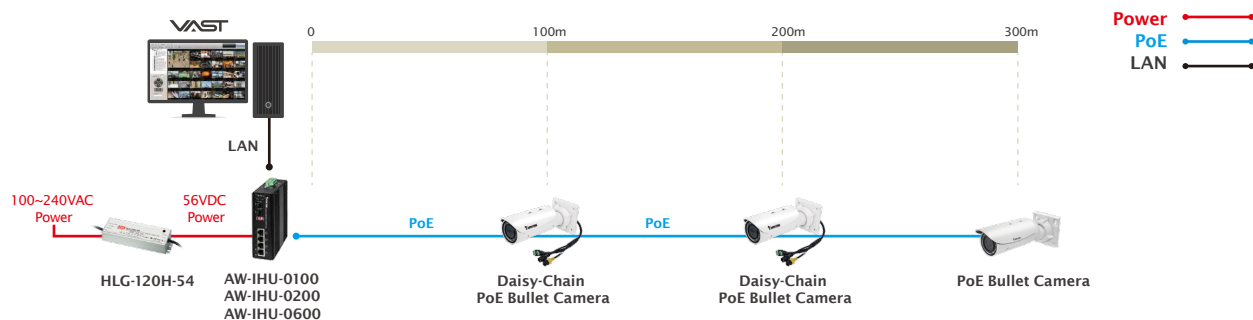

• VIVOTEK PoE Extender

Ordering Information		
	Model Name	Product Description
	AP-FXC-0100	Indoor 1-Port FE PoE Extender
	AP-FXC-0200	Indoor 2-Port FE PoE Extender
	AP-FXC-0201	Indoor 2-Port FE PoE Extender with Conduit Box
	AP-FXC-0400	Indoor 4-Port FE PoE Extender
	AP-FXC-0150	Outdoor 1-Port FE PoE Extender
	AP-FXC-0250	Outdoor 2-Port FE PoE Extender

Daisy-Chain PoE Camera

Daisy-Chain PoE Bullet Cameras up to 300 meters

Extend 3 Daisy-Chain PoE Bullet Cameras

- Outdoor Extension Solution

Ordering Information		
	Model Name	Product Description
Outdoor Bullet Cameras		
	IB8338-HR	1MP, 30fps, H.264/MJPEG, WDR Pro, P-iris, Daisy-Chain PoE
	IB8367-R	2MP, 30fps, H.264/MJPEG, P-iris, SNV, Daisy-Chain PoE
	IB8367-RT	2MP, 30fps, H.264/MJPEG, P-iris, SNV, Remote Focus, Daisy-Chain PoE
	IB9371-HRT	3MP, 30fps, H.265/H.264/MJPEG, Remote Focus, SNV, WDR Pro, Smart Stream II, Daisy-Chain PoE
	IB9381-HRT	5MP, 30fps, H.265H.264/MJPEG, Remote Focus, SNV, WDR Pro, Smart Stream II, Daisy-Chain PoE
Indoor Fixed Dome Camera		
	FD8166A-R	2MP, 30fps, H.264/MJPEG, SNV, WDR Enhanced, Smart Stream II, Daisy-Chain PoE