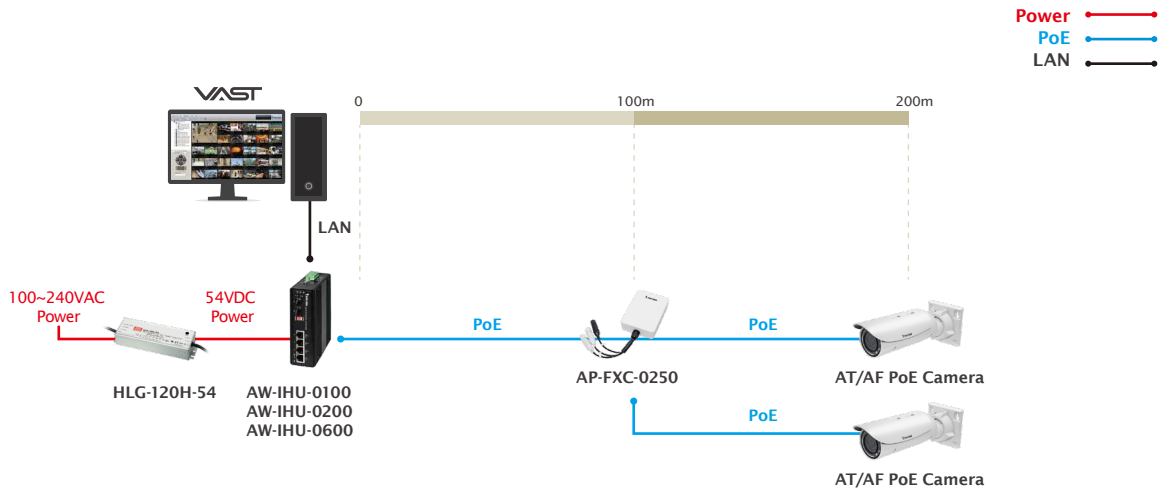

Long-Range IP Surveillance Solution

Simply connect VIVOTEK's Long-Range IP Surveillance Solution can extend your device up to 300 meters without the need for any additional power supply. VIVOTEK provides several installations that can save significant manpower and hardware costs.

- No local power required
- Simple installation, no setup or configuration required
- Full and unrestricted network bandwidth
- Universal 10/100Mbps compatibility
- PoE powered device compatibility

PoE Extender
PoE Extender up to **300 M**

Daisy-Chain PoE Cameras
Daisy-Chain PoE Bullet Cameras up to **300 M**

PoE Extender

PoE Extender up to 300 meters

< 200 meters

Extend 1 PoE Camera

- Indoor Extension Solution

- Outdoor Extension Solution

< 200 meters

Extend 2 PoE Cameras

- Indoor Extension Solution

- Outdoor Extension Solution

Extend 4 PoE Cameras

- Indoor Extension Solution

< 300 meters

Extend 1 PoE Camera

- Indoor Extension Solution