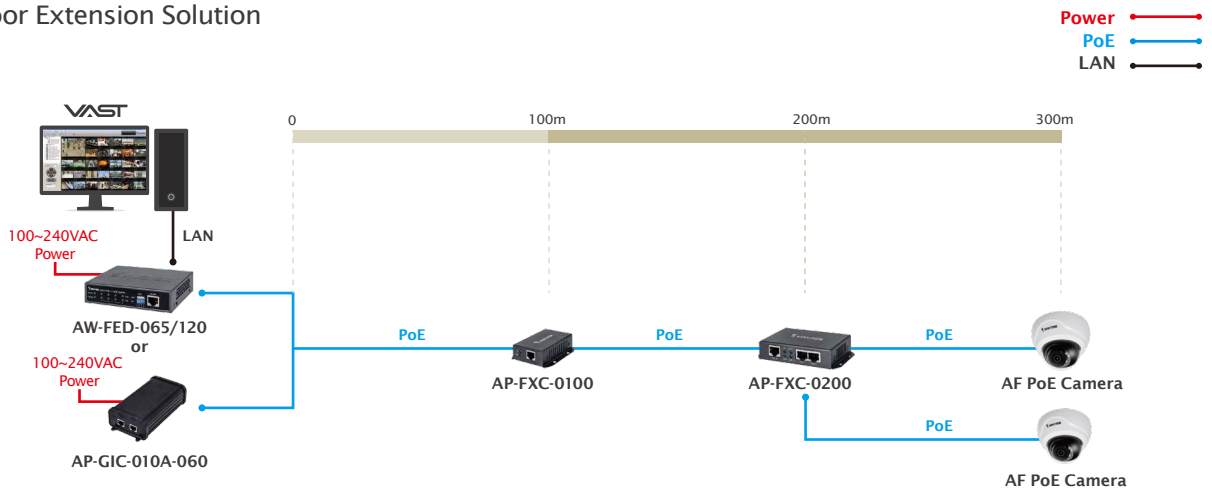

Extend 2 PoE Cameras

- Indoor Extension Solution

- Outdoor Extension Solution

Extend 4 PoE Cameras

- Indoor Extension Solution

< 300 meters

Extend 1 PoE Camera

- Indoor Extension Solution

Extend 2 PoE Cameras

- Indoor Extension Solution

Extend 3 PoE Cameras

- Indoor Extension Solution

Extend 4 PoE Cameras

• Indoor Extension Solution

Extend 3 PoE Cameras with Conduit Box

• Indoor Extension Solution