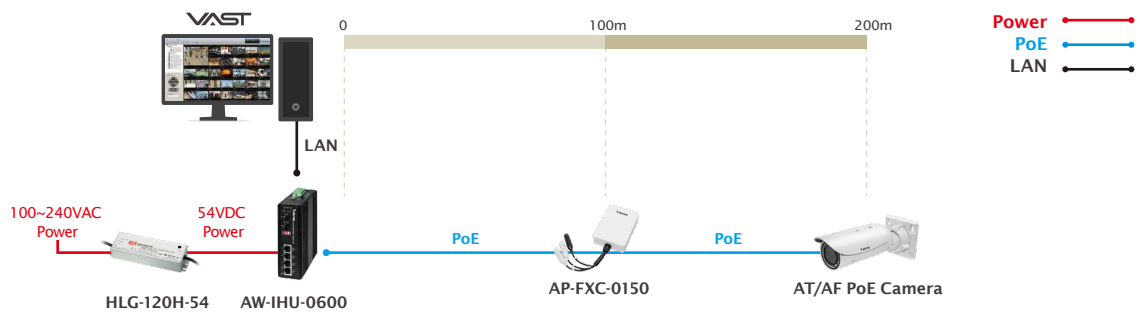

Long-Range IP Surveillance Solution

Simply connect VIVOTEK's Long-Range IP Surveillance Solution can extend your device up to 300 meters without the need for any additional power supply. VIVOTEK provides several installations that can save significant manpower and hardware costs.

- No local power required
- Simple installation, no setup or configuration required
- Full and unrestricted network bandwidth
- Universal 10/100Mbps compatibility
- PoE powered device compatibility

PoE Extender
PoE Extender up to **300 M**

Daisy-Chain PoE Cameras
Daisy-Chain PoE Bullet Cameras up to **300 M**

PoE Extender

PoE Extender up to 300 meters

< 200 meters

Extend 1 PoE Camera

- Indoor Extension Solution

- Outdoor Extension Solution

< 200 meters

Extend 2 PoE Cameras

- Indoor Extension Solution

- Outdoor Extension Solution

Extend 4 PoE Cameras

- Indoor Extension Solution

< 300 meters

Extend 1 PoE Camera

- Indoor Extension Solution