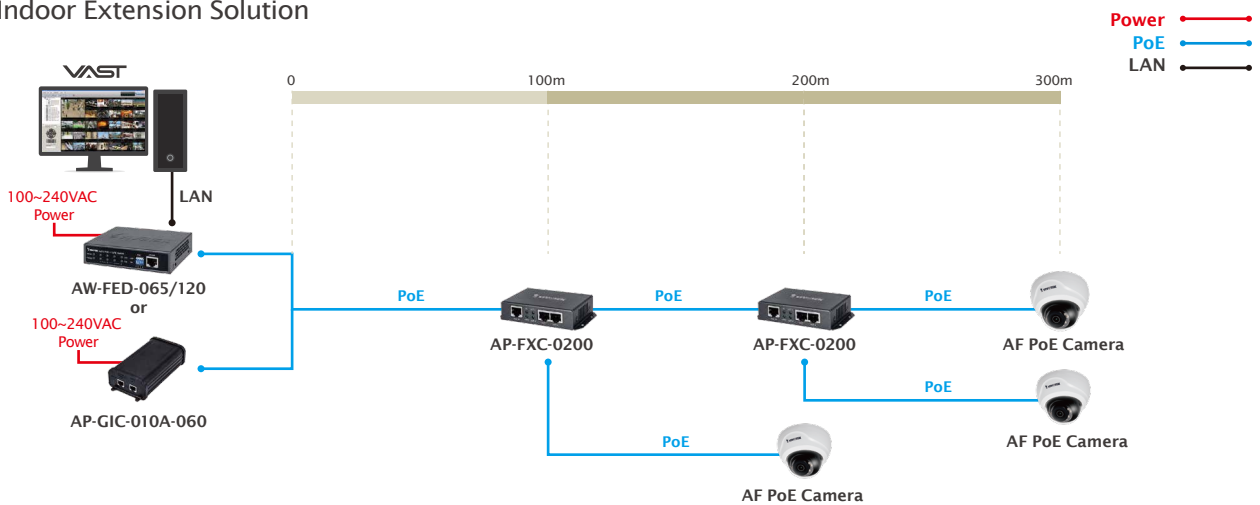

Extend 2 PoE Cameras

- Indoor Extension Solution

- Outdoor Extension Solution

Extend 4 PoE Cameras

- Indoor Extension Solution

< 300 meters

Extend 1 PoE Camera

- Indoor Extension Solution

Extend 2 PoE Cameras

- Indoor Extension Solution

Extend 3 PoE Cameras

- Indoor Extension Solution

Extend 4 PoE Cameras

• Indoor Extension Solution

Extend 3 PoE Cameras with Conduit Box

• Indoor Extension Solution