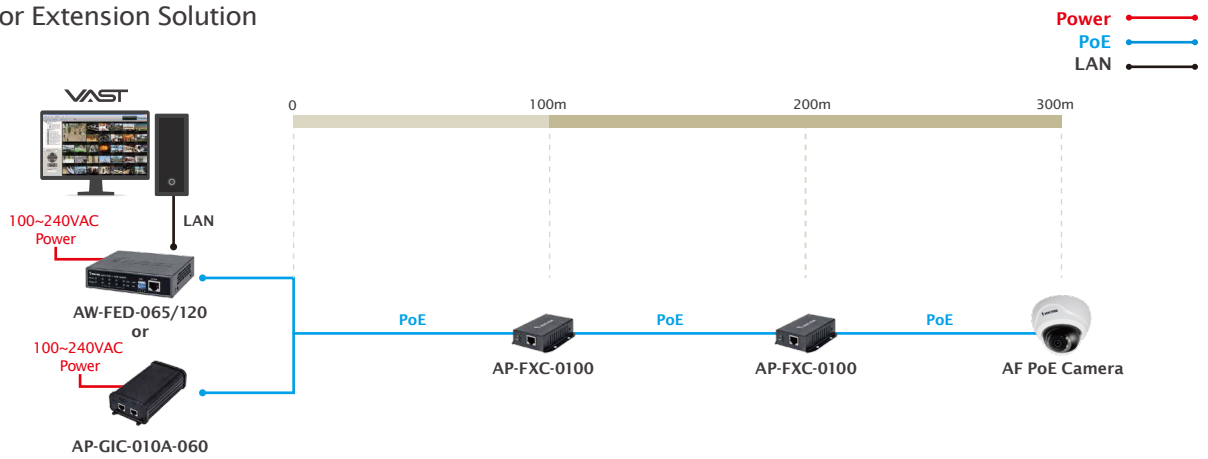

- No local power required
- Simple installation, no setup or configuration required
- Full and unrestricted network bandwidth
- Universal 10/100Mbps compatibility
- PoE powered device compatibility

PoE Extender
PoE Extender up to **300 M**

Extend 2 PoE Cameras

- Indoor Extension Solution

- Outdoor Extension Solution

Extend 4 PoE Cameras

- Indoor Extension Solution

< 300 meters

Extend 1 PoE Camera

- Indoor Extension Solution

Extend 2 PoE Cameras

- Indoor Extension Solution

Extend 3 PoE Cameras

- Indoor Extension Solution

Extend 4 PoE Cameras

• Indoor Extension Solution

Extend 3 PoE Cameras with Conduit Box

• Indoor Extension Solution

• VIVOTEK PoE Extender

Ordering Information		
	Model Name	Product Description
	AP-FXC-0100	Indoor 1-Port FE PoE Extender
	AP-FXC-0200	Indoor 2-Port FE PoE Extender
	AP-FXC-0201	Indoor 2-Port FE PoE Extender with Conduit Box
	AP-FXC-0400	Indoor 4-Port FE PoE Extender
	AP-FXC-0150	Outdoor 1-Port FE PoE Extender
	AP-FXC-0250	Outdoor 2-Port FE PoE Extender