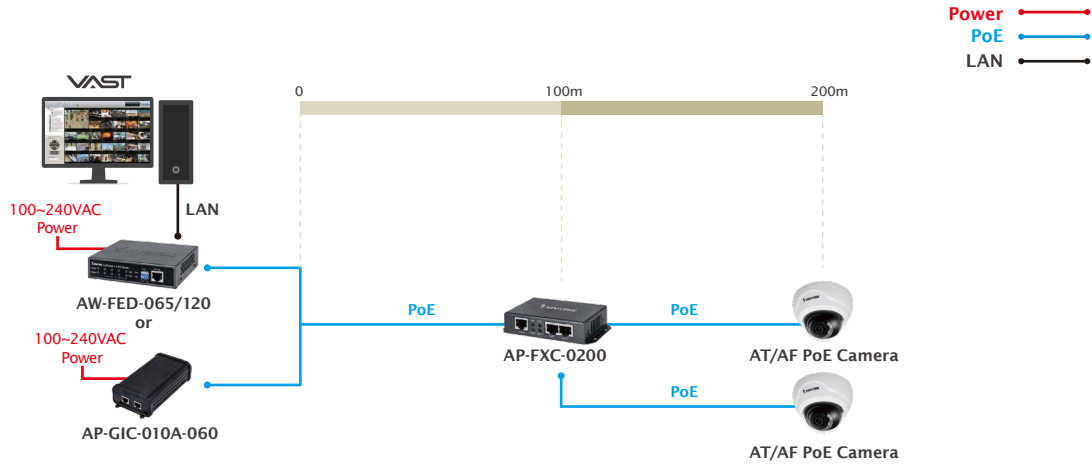

Long-Range IP Surveillance Solution

Simply connect VIVOTEK's Long-Range IP Surveillance Solution can extend your device up to 300 meters without the need for any additional power supply. VIVOTEK provides several installations that can save significant manpower and hardware costs.

- No local power required
- Simple installation, no setup or configuration required
- Full and unrestricted network bandwidth
- Universal 10/100Mbps compatibility
- PoE powered device compatibility

PoE Extender
PoE Extender up to **300 M**

Daisy-Chain PoE Cameras
Daisy-Chain PoE Bullet Cameras up to **300 M**

PoE Extender

PoE Extender up to 300 meters

< 200 meters

Extend 1 PoE Camera

- Indoor Extension Solution

- Outdoor Extension Solution

< 200 meters

Extend 2 PoE Cameras

- Indoor Extension Solution

- Outdoor Extension Solution

Extend 4 PoE Cameras

- Indoor Extension Solution

< 300 meters

Extend 1 PoE Camera

- Indoor Extension Solution